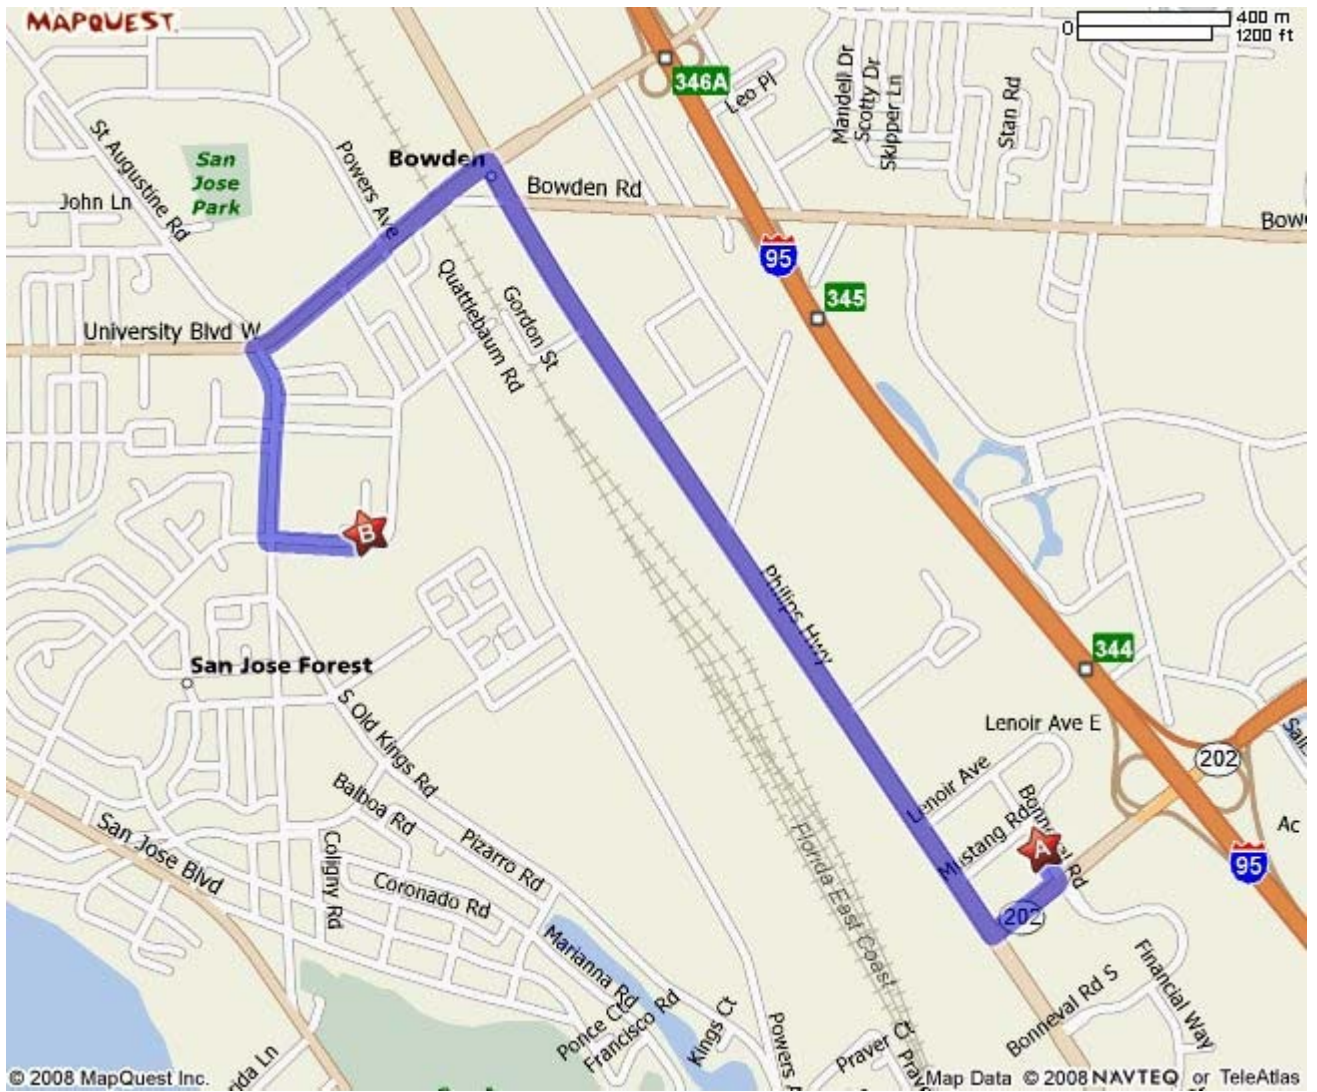

	1: Start out going SOUTHEAST on BONNEVAL RD/BONNEVAL RD N toward FL-202 W/J TURNER BUTLER BLVD.	0.1 mi
	2: Turn RIGHT onto J TURNER BUTLER BLVD/FL-202 W.	0.2 mi
	3: Turn RIGHT onto PHILIPS HWY/US-1 N/FL-5 N.	1.9 mi
	4: Turn LEFT onto UNIVERSITY BLVD W/FL-109 S.	0.6 mi
	5: Turn LEFT onto OLD ST AUGUSTINE RD.	0.4 mi
	6: Turn LEFT onto DUPONT AVE.	0.2 mi
	7: Turn LEFT onto DUPONT STATION CT.	0.0 mi
	8: End at 6272 Dupont Station Ct Jacksonville, FL 32217-2567	
Estimated Time: 6 minutes Estimated Distance: 3.36 miles		

B: 6272 Dupont Station Ct, Jacksonville, FL 32217-2567

Total Time: 6 minutes Total Distance: 3.36 miles

Get MapQuest directions and FREE 411 by calling **1-800-FREE411** (1-800-373-3411).

All rights reserved. Use subject to License/Copyright Map Legend
Directions and maps are informational only. We make no warranties on the accuracy of their content, road conditions or route usability or expeditiousness. You assume all risk of use. MapQuest and its suppliers shall not be liable to you for any loss or delay resulting from your use of MapQuest. Your use of MapQuest means you agree to our [Terms of Use](#)